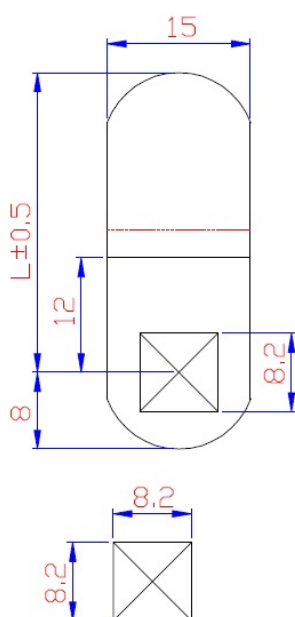

PRODUCT SHEET

Description:

Cam No. A36 F/1900 & 5250 Series, Cranked 3mm, C/E 50mm

Item number:

14.04.736-0

Units	Box	Carton	HS Code	Barcode
Pcs.	250	500	8301600090	
				5704866454391

CODE	L	H
A31	25	3
A32	30	3
A33	35	3
A34	40	3
A35	45	3
A36	50	3